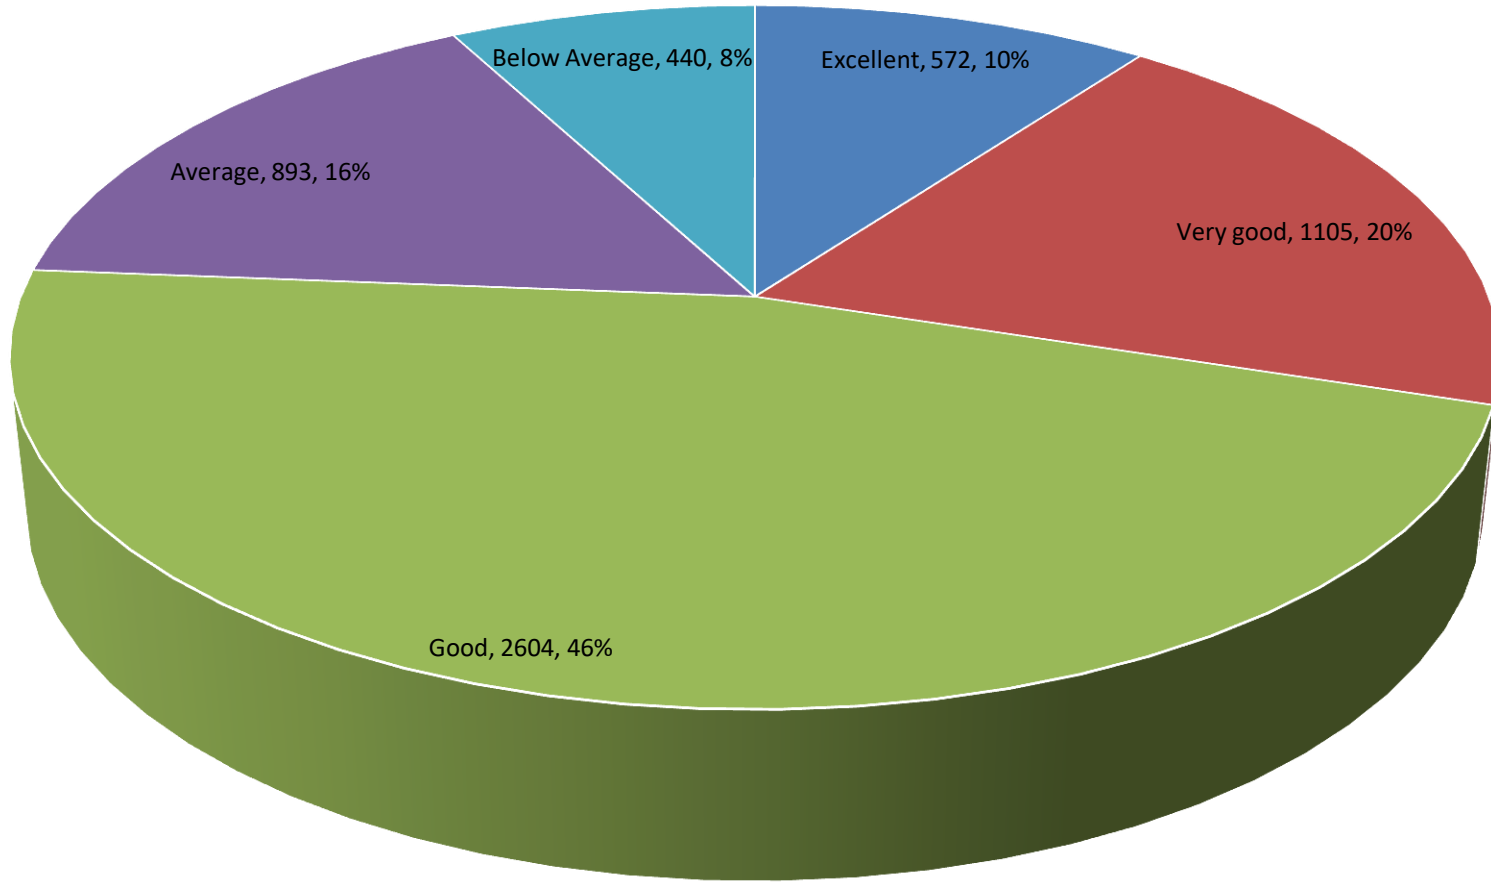

Feedback On	Yes	No
Would you recommend this college to others	541	116

Student Feedback 2022-23

ACADEMIC

■ Excellent ■ Very good ■ Good ■ Average ■ Below Average

INFRASTRUCTURE

■ Excellent ■ Very good ■ Good ■ Average ■ Below Average