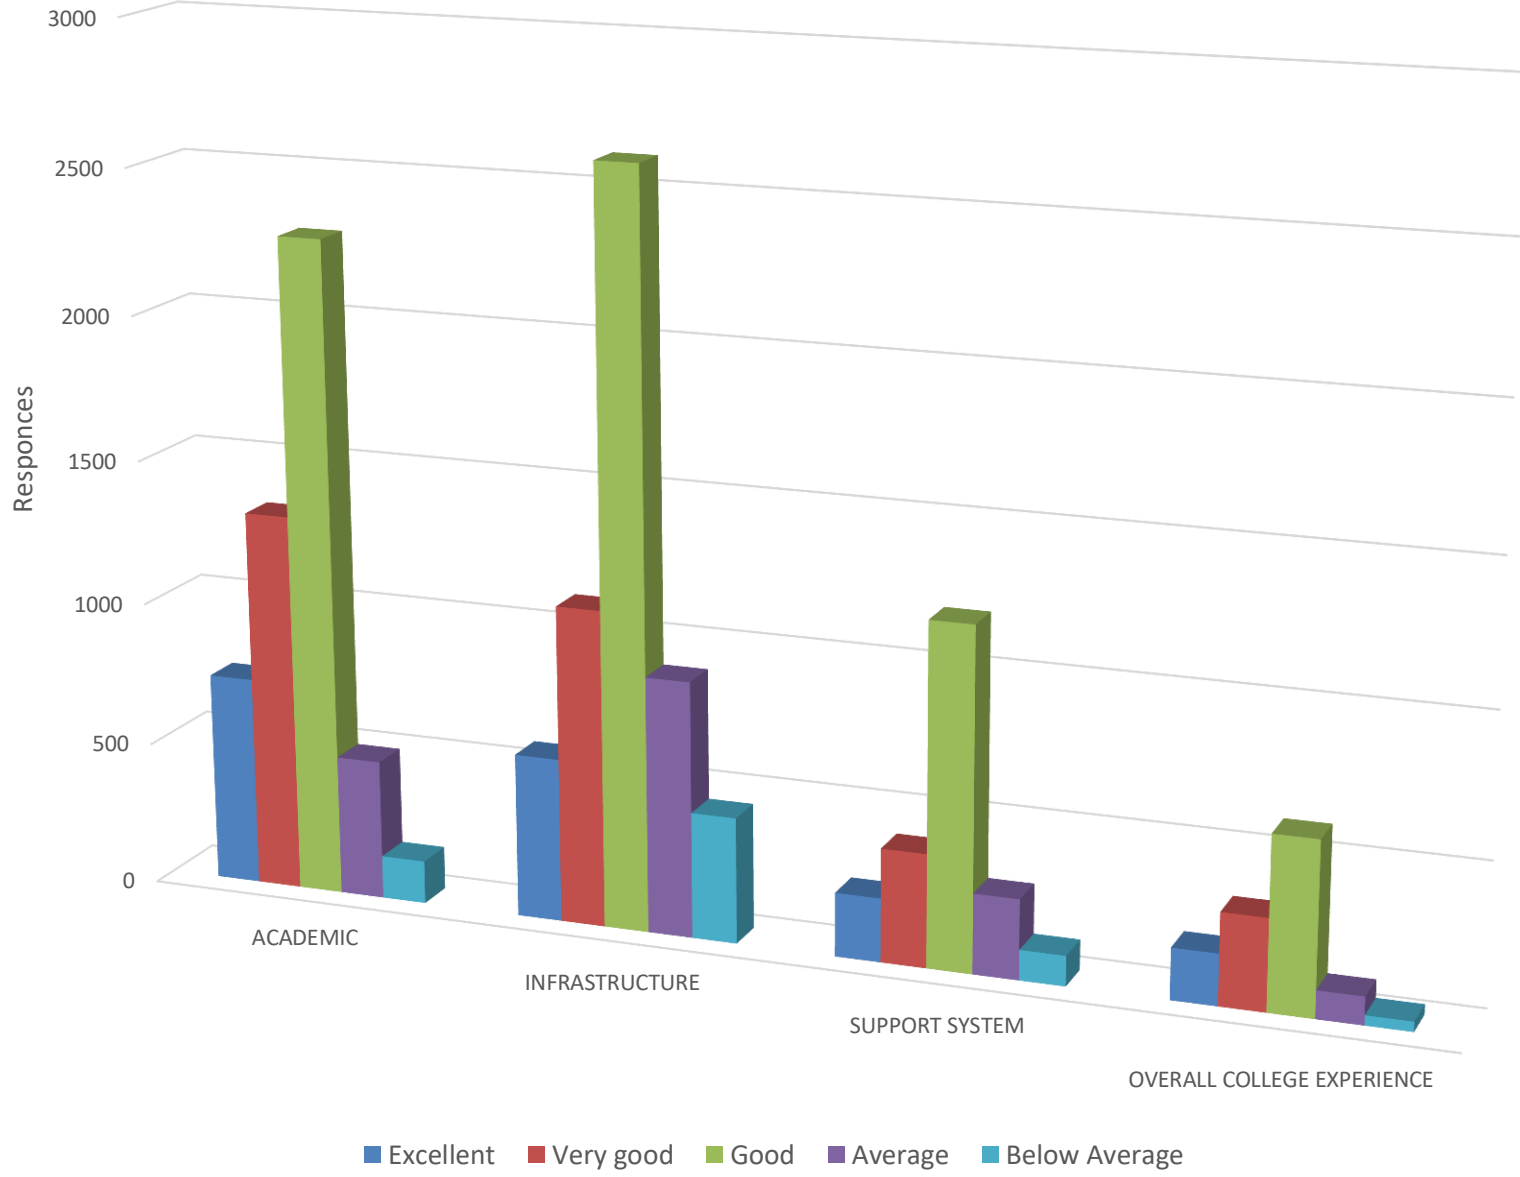

ASANSOL GIRLS' COLLEGE, Feedback Report 2022-23

Feedback On	Excellent	Very good	Good	Average	Below Average
ACADEMIC	731	1320	2282	488	150
INFRASTRUCTURE	572	1105	2604	893	440
SUPPORT SYSTEM	223	396	1189	280	106
OVERALL COLLEGE EXPERIENCE	180	321	603	98	35

Feedback On	Yes	No
Would you recommend this college to others	541	116

Student Feedback 2022-23