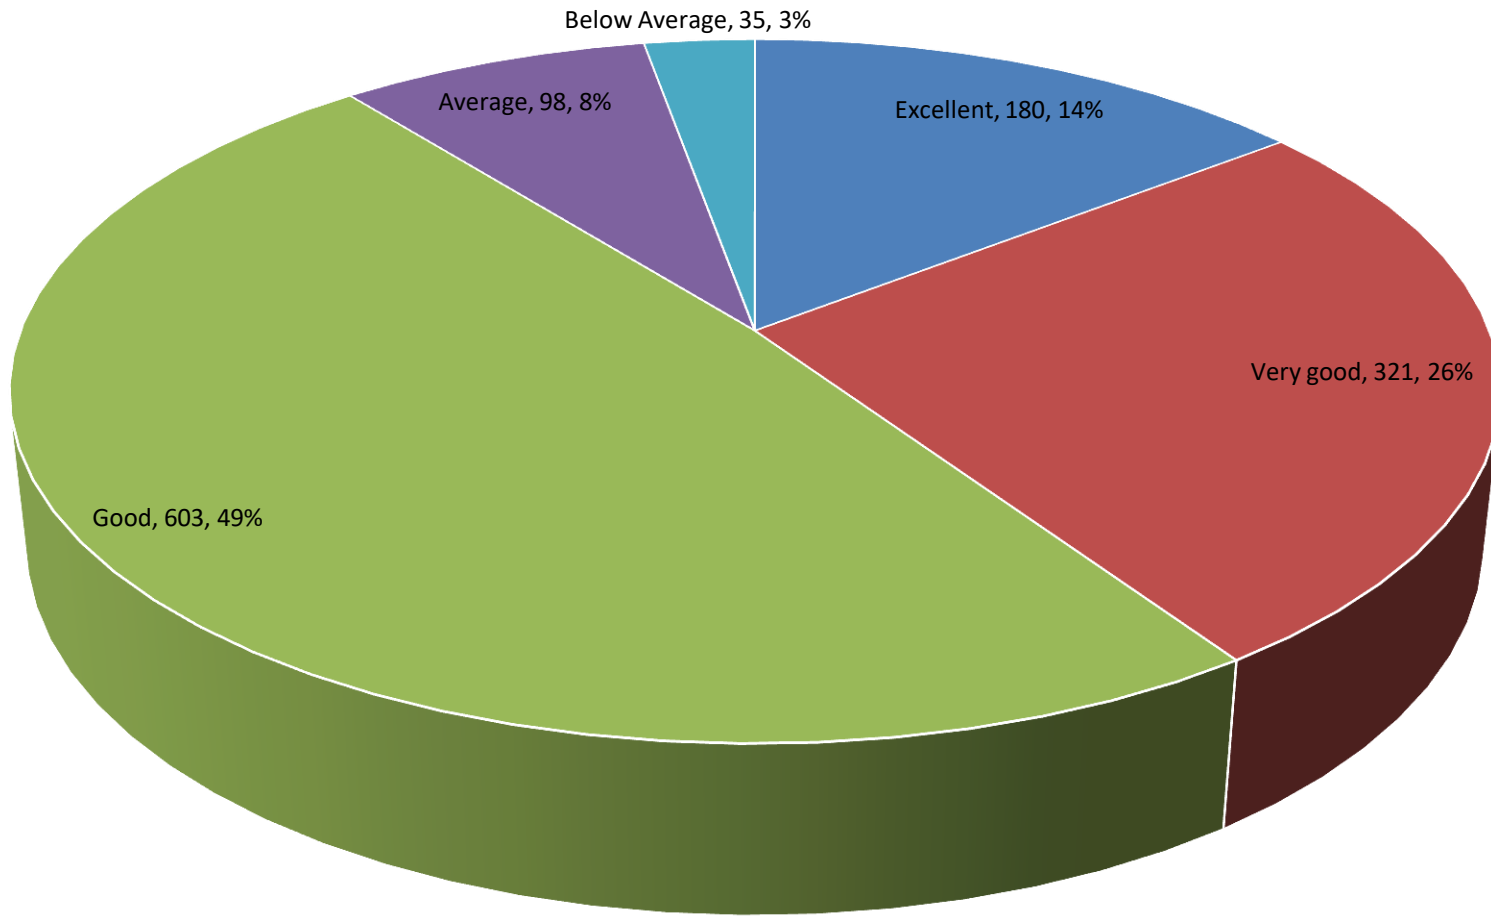

OVERALL COLLEGE EXPERIENCE

■ Excellent ■ Very good ■ Good ■ Average ■ Below Average