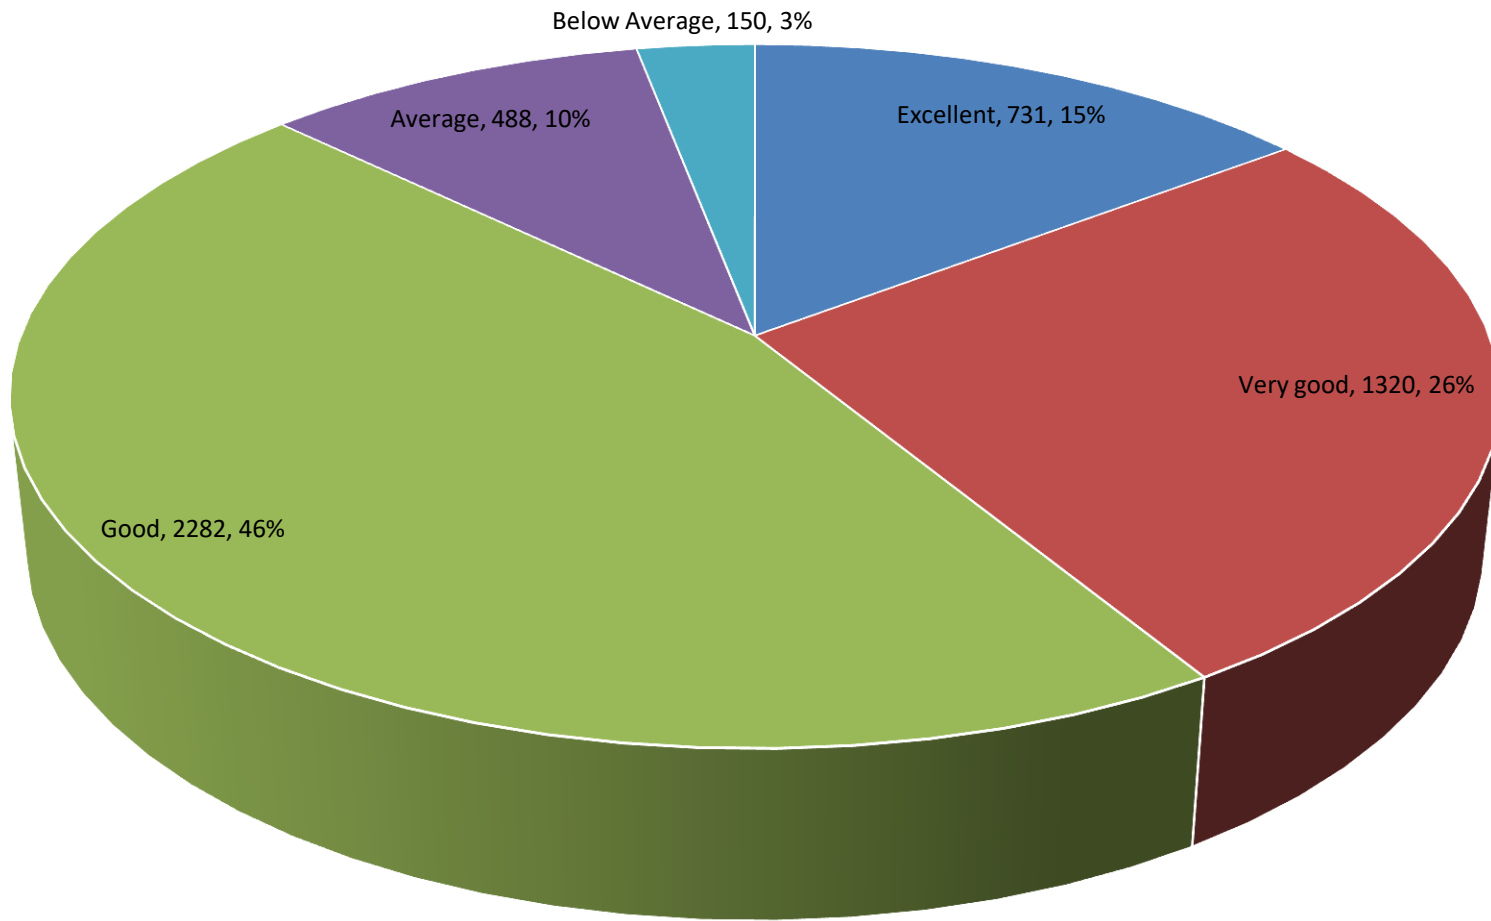

ASANSOL GIRLS' COLLEGE, Feedback Report 2022-23

Feedback On	Excellent	Very good	Good	Average	Below Average
ACADEMIC	731	1320	2282	488	150
INFRASTRUCTURE	572	1105	2604	893	440
SUPPORT SYSTEM	223	396	1189	280	106
OVERALL COLLEGE EXPERIENCE	180	321	603	98	35

Feedback On	Yes	No
Would you recommend this college to others	541	116

Student Feedback 2022-23

ACADEMIC

■ Excellent ■ Very good ■ Good ■ Average ■ Below Average

INFRASTRUCTURE

■ Excellent ■ Very good ■ Good ■ Average ■ Below Average