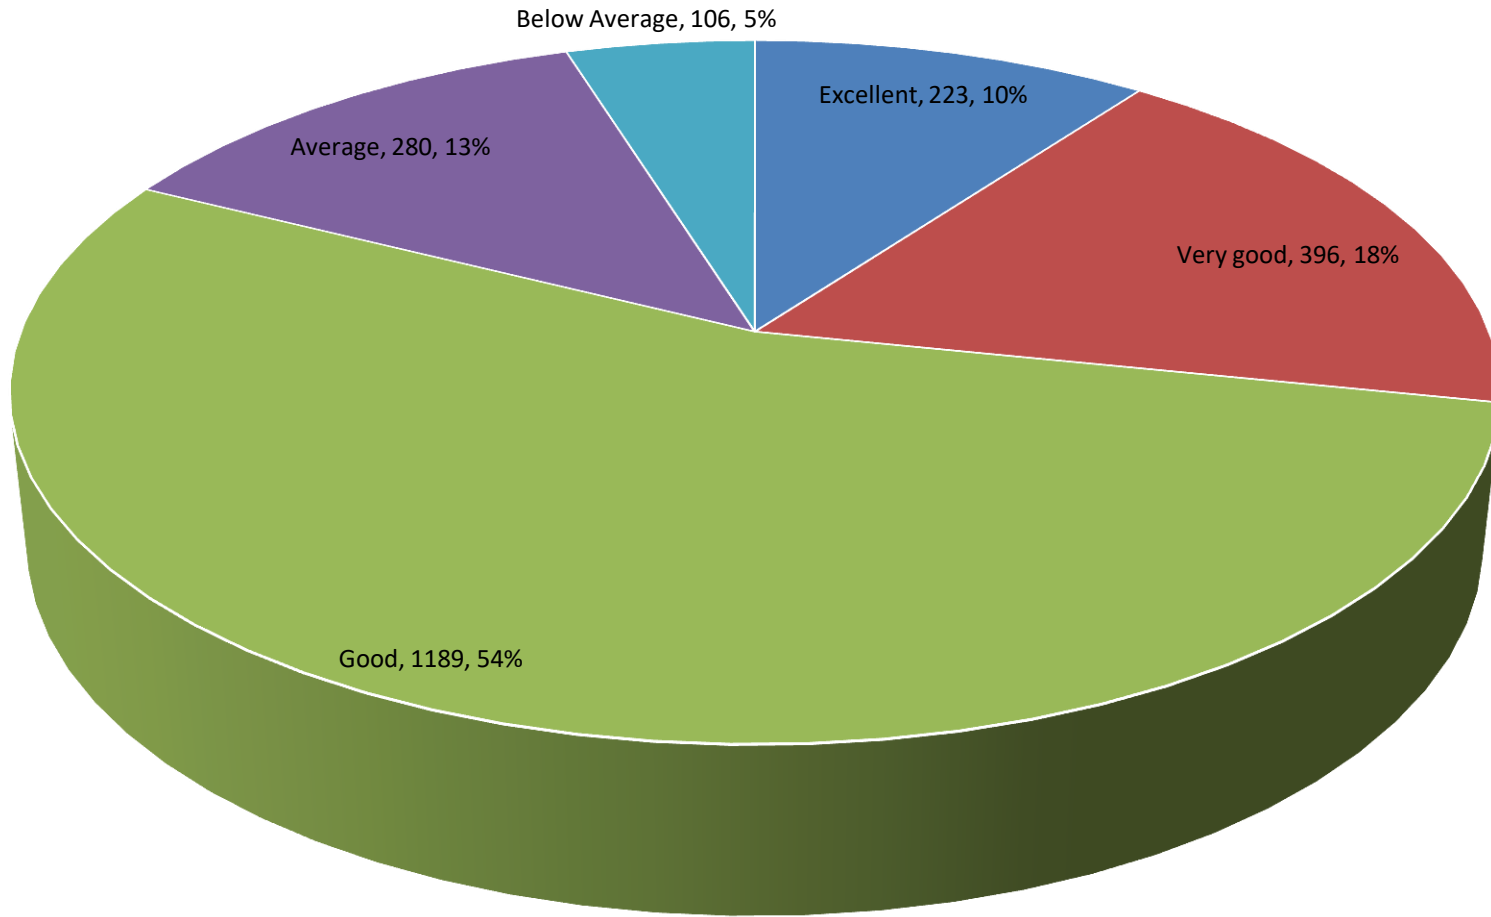

Feedback On	Yes	No
Would you recommend this college to others	541	116

Student Feedback 2022-23

ACADEMIC

■ Excellent ■ Very good ■ Good ■ Average ■ Below Average

INFRASTRUCTURE

■ Excellent ■ Very good ■ Good ■ Average ■ Below Average

SUPPORT SYSTEM

■ Excellent ■ Very good ■ Good ■ Average ■ Below Average

OVERALL COLLEGE EXPERIENCE

■ Excellent ■ Very good ■ Good ■ Average ■ Below Average

Would you recommend this college to others

■ Yes ■ No