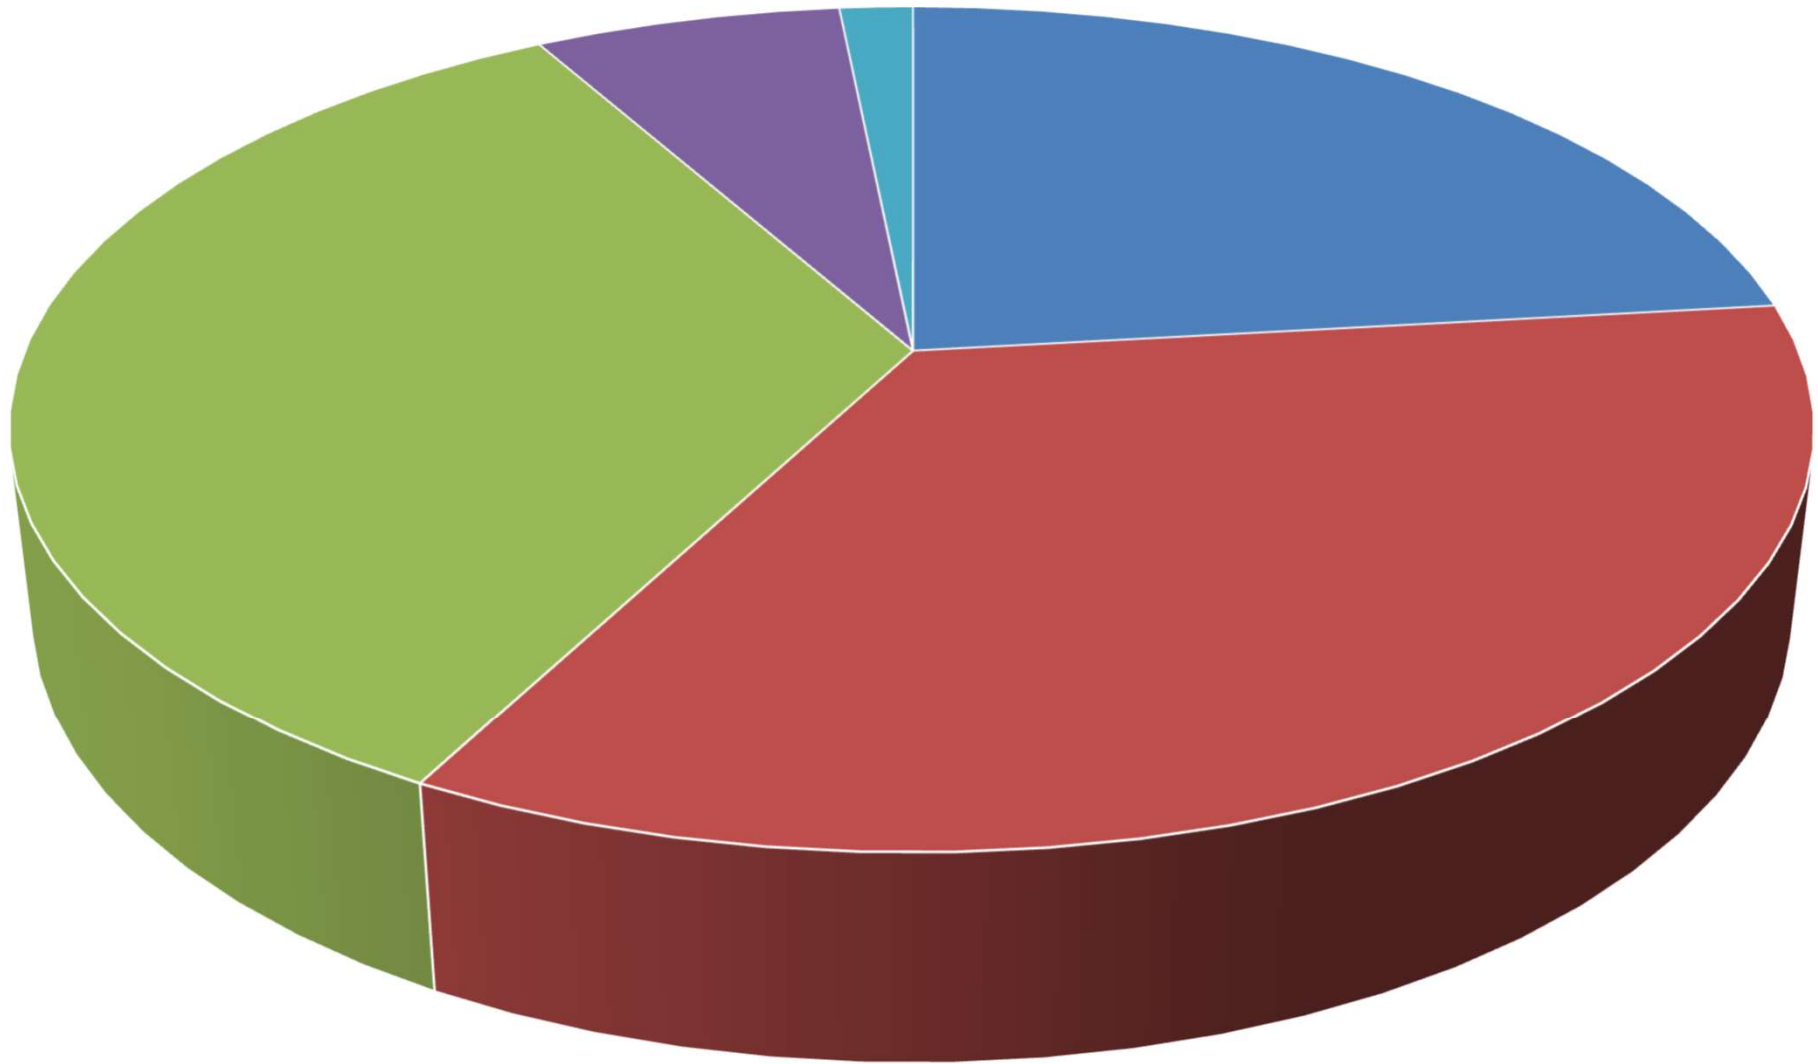

ACADEMIC

■ Excellent ■ Very good ■ Good ■ Average ■ Below Average