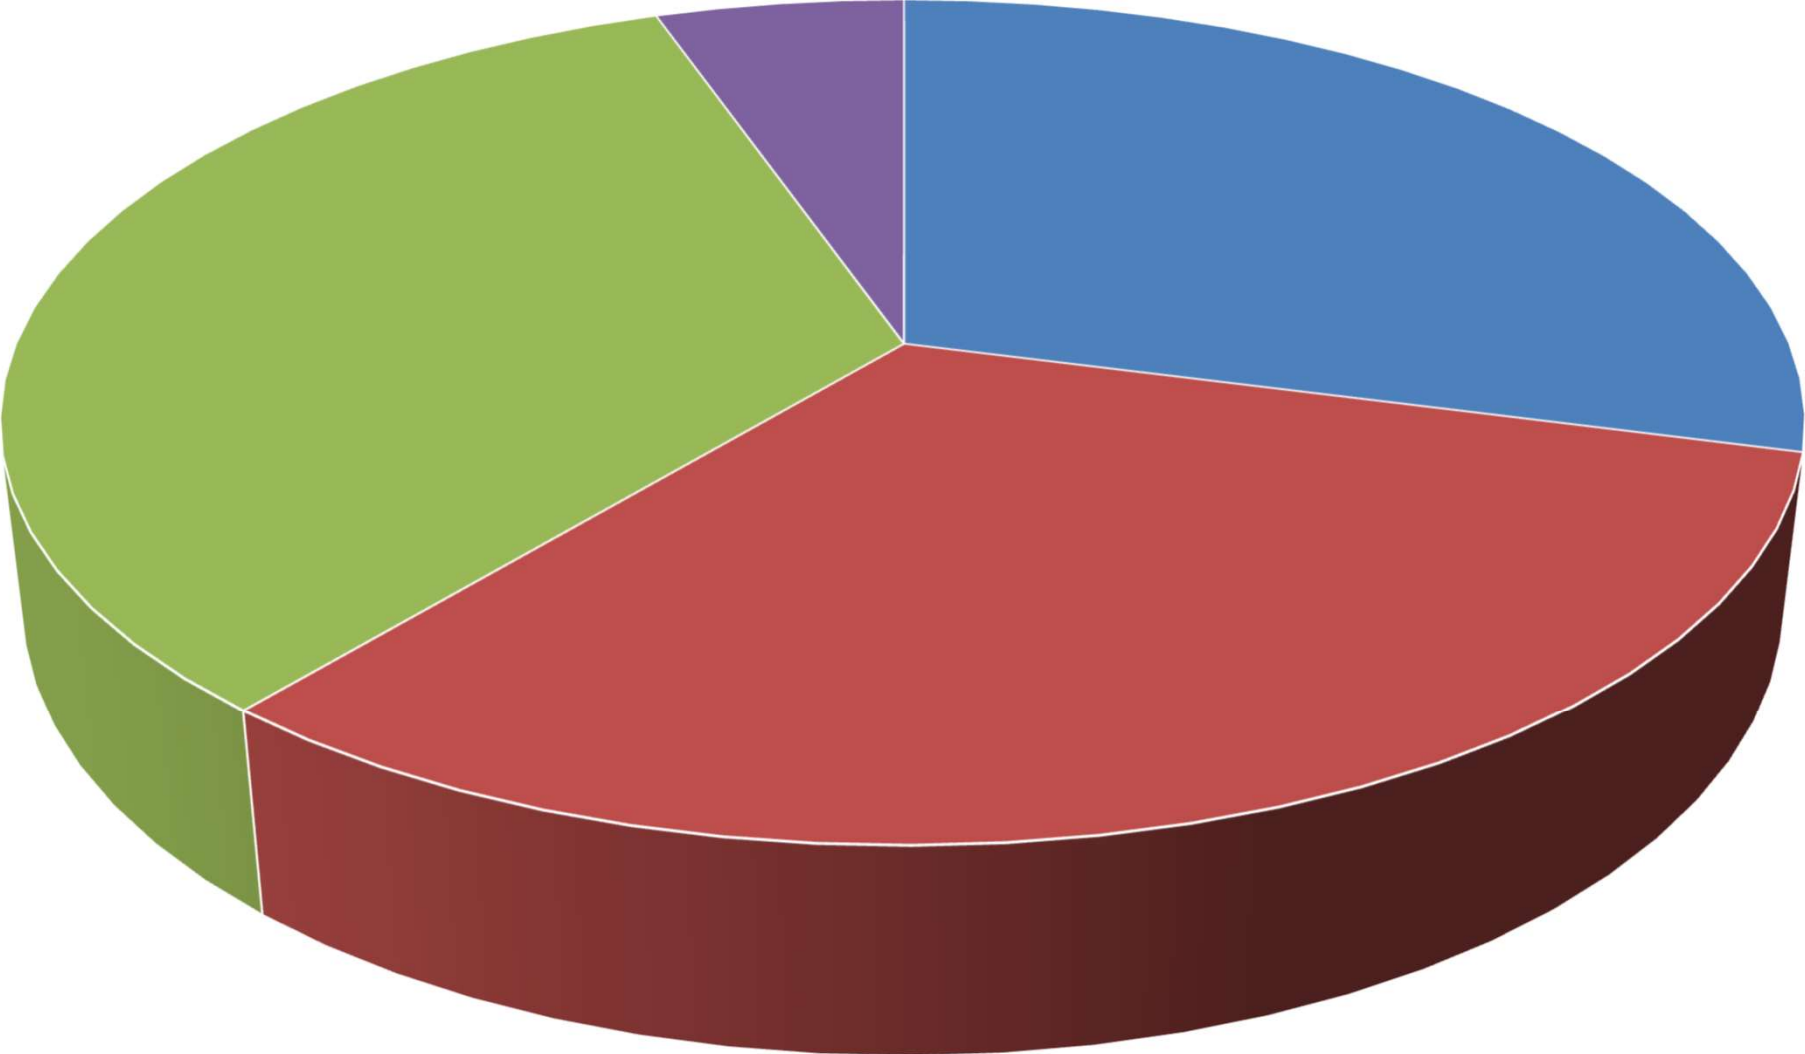

OVERALL COLLEGE EXPERIENCE

■ Excellent ■ Very good ■ Good ■ Average ■ Below Average