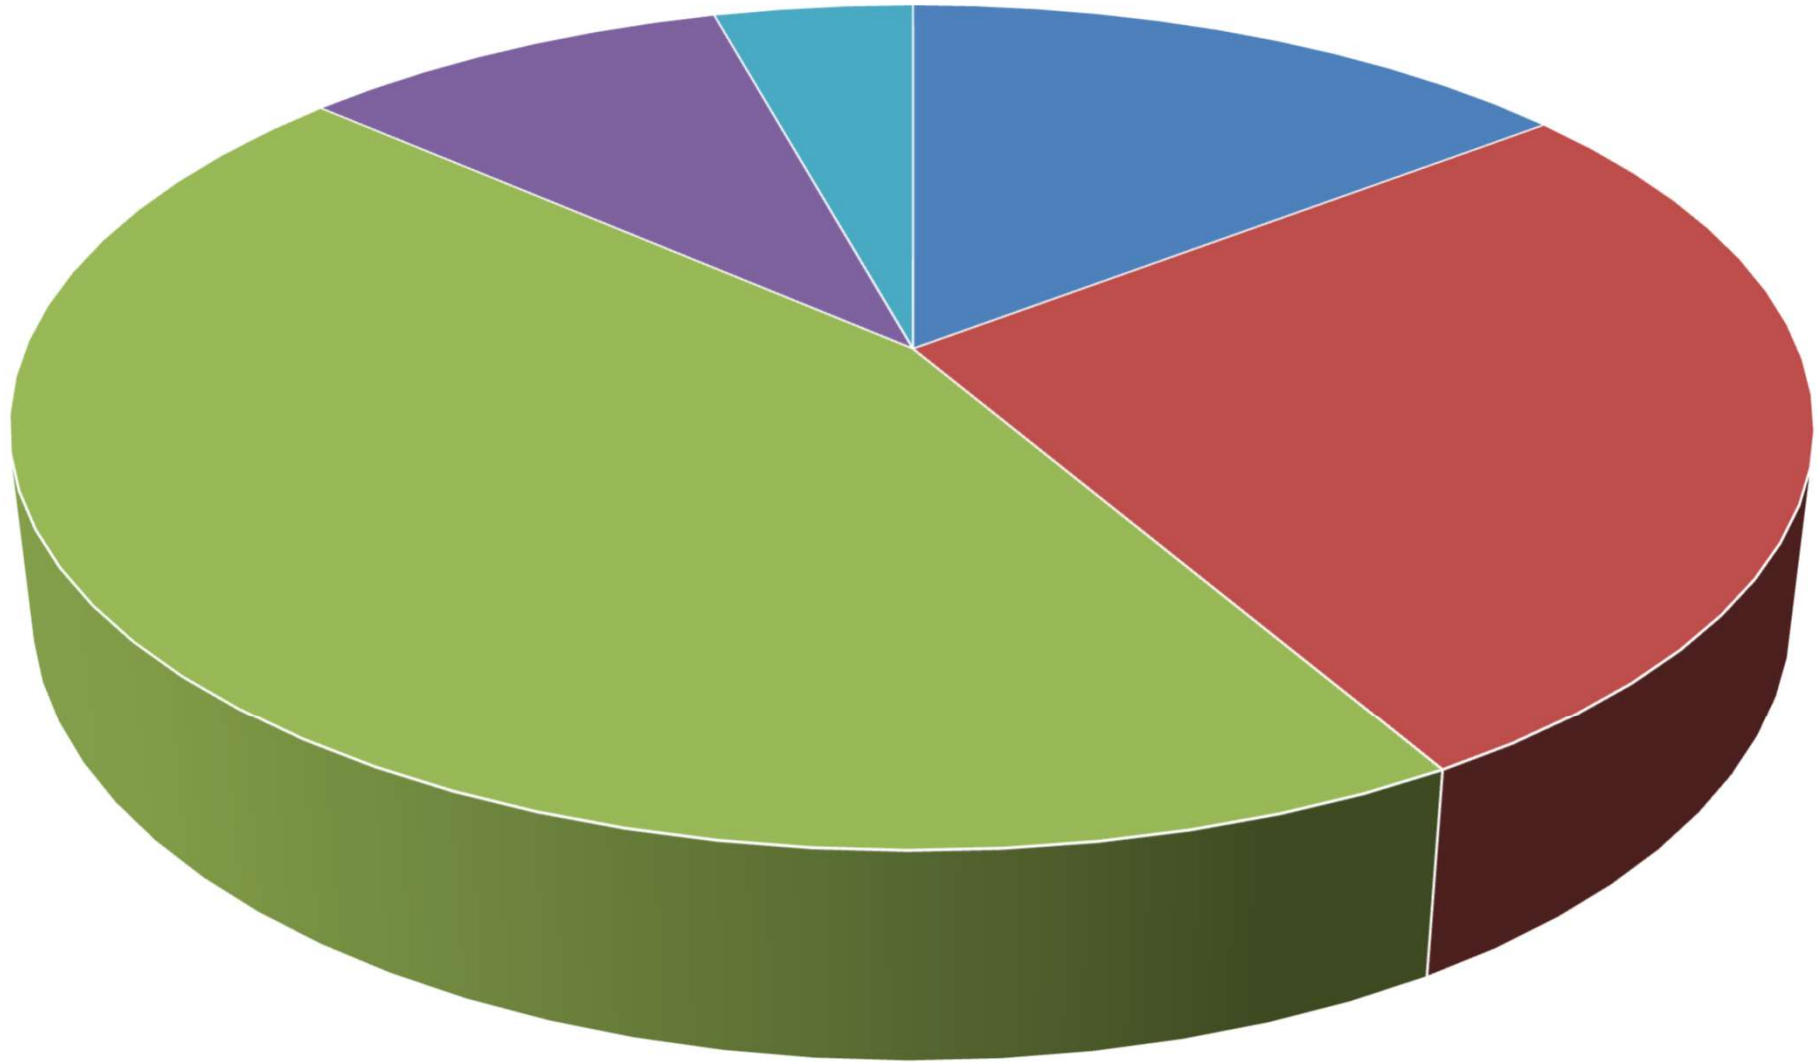

SUPPORT SYSTEM

■ Excellent ■ Very good ■ Good ■ Average ■ Below Average