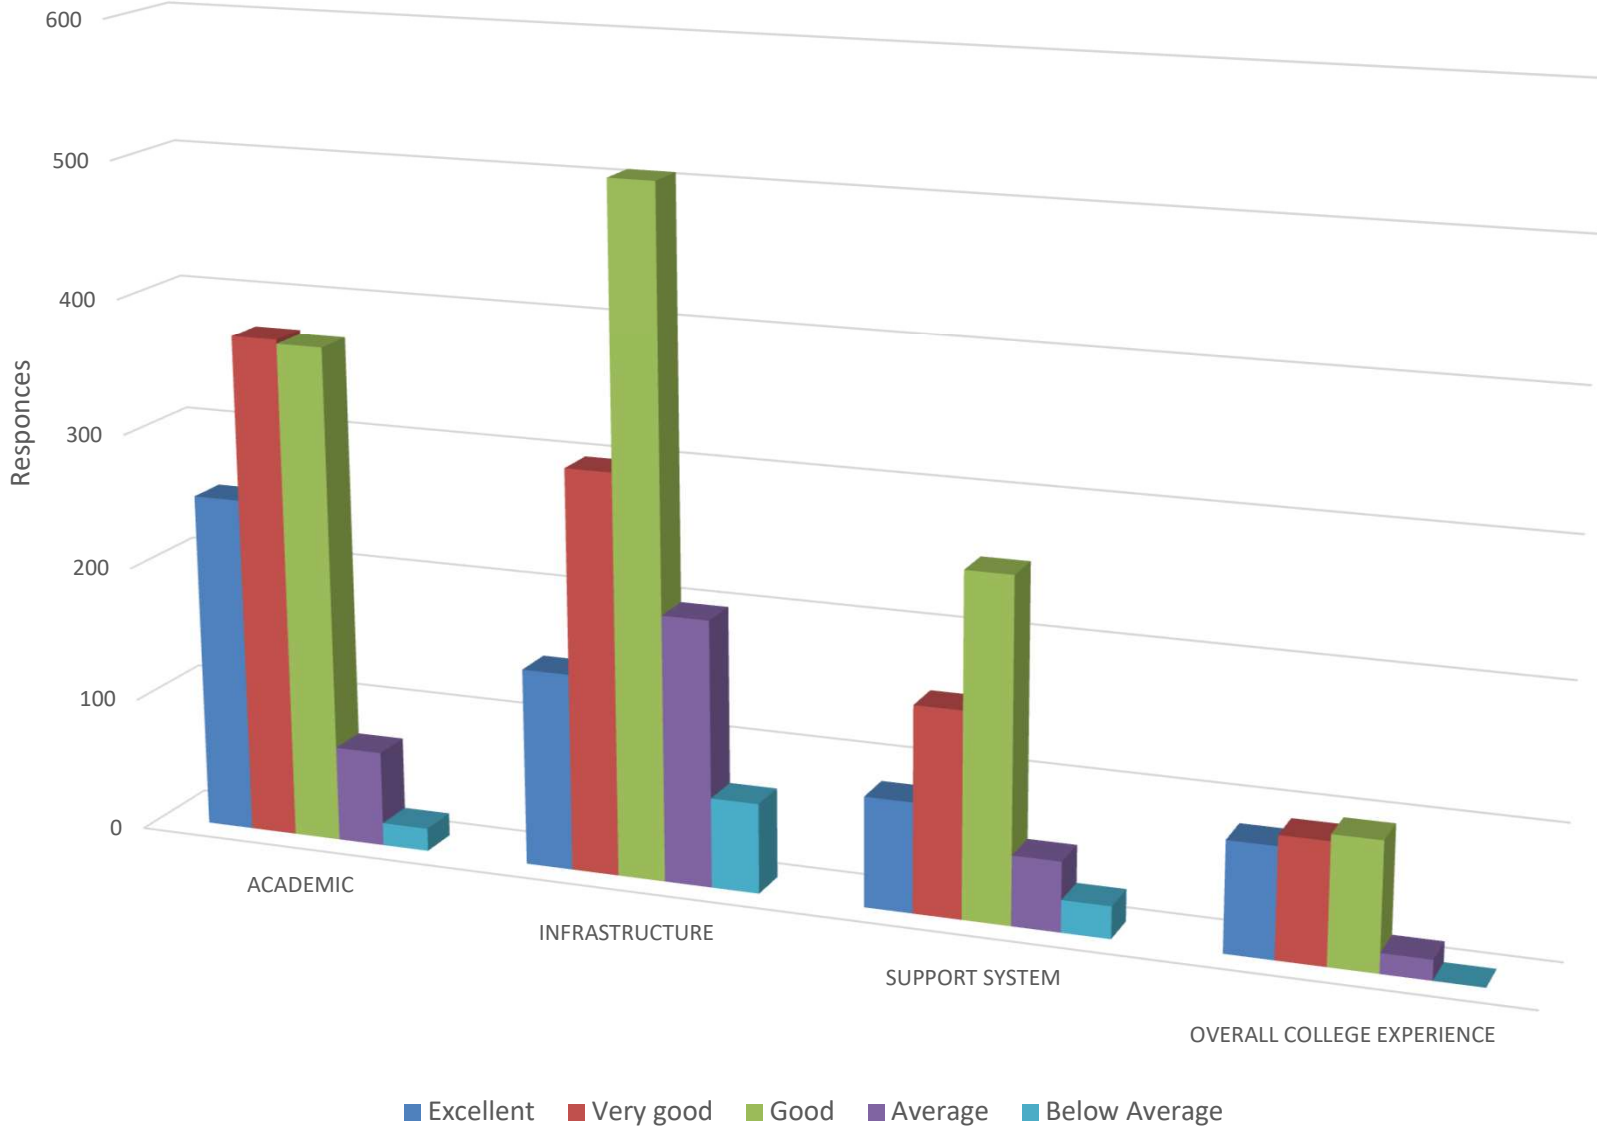

ASANSOL GIRLS' COLLEGE, Feedback Report 2020-21

Feedback On	Excellent	Very good	Good	Average	Below Average
ACADEMIC	251	373	370	71	17
INFRASTRUCTURE	147	298	506	198	67
SUPPORT SYSTEM	82	153	253	52	24
OVERALL COLLEGE EXPERIENCE	82	90	95	15	0

Feedback On	Yes	No
Would you recommend this college to others	124	17

Student Feedback 2020-21