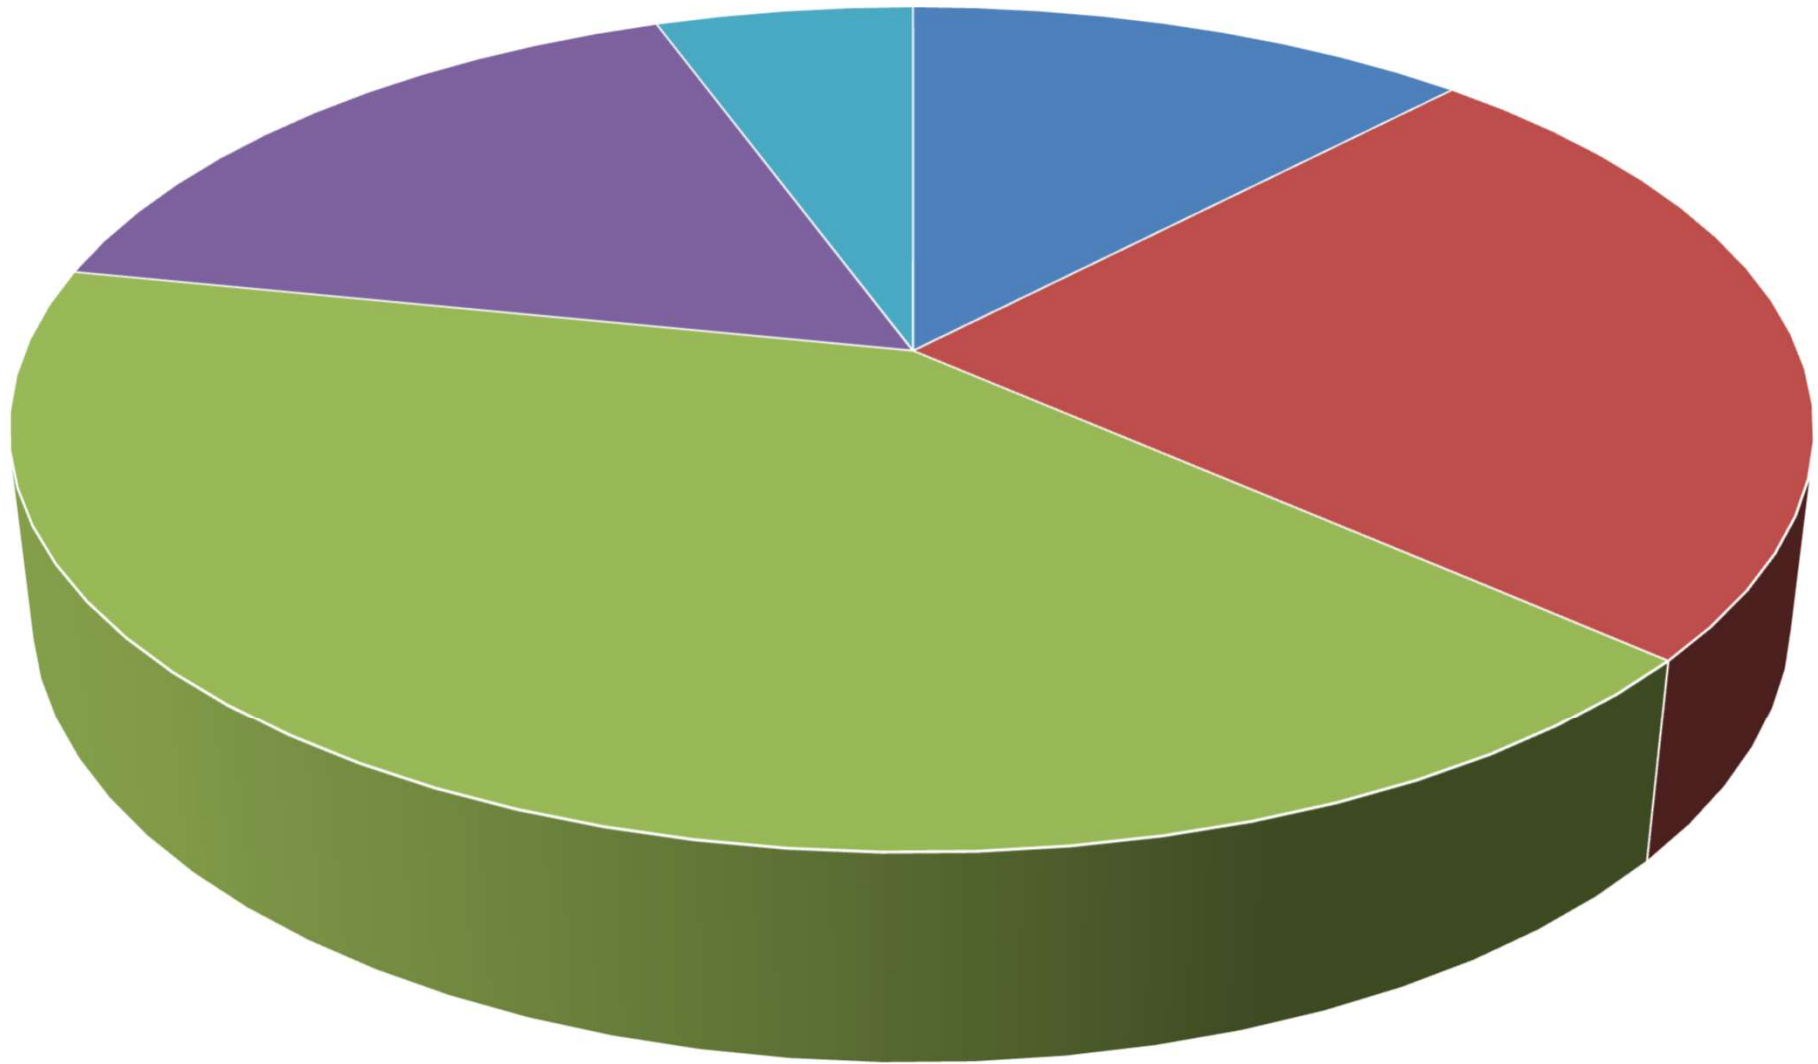

Feedback On	Yes	No
Would you recommend this college to others	124	17

Student Feedback 2020-21

ACADEMIC

■ Excellent ■ Very good ■ Good ■ Average ■ Below Average

INFRASTRUCTURE

■ Excellent ■ Very good ■ Good ■ Average ■ Below Average